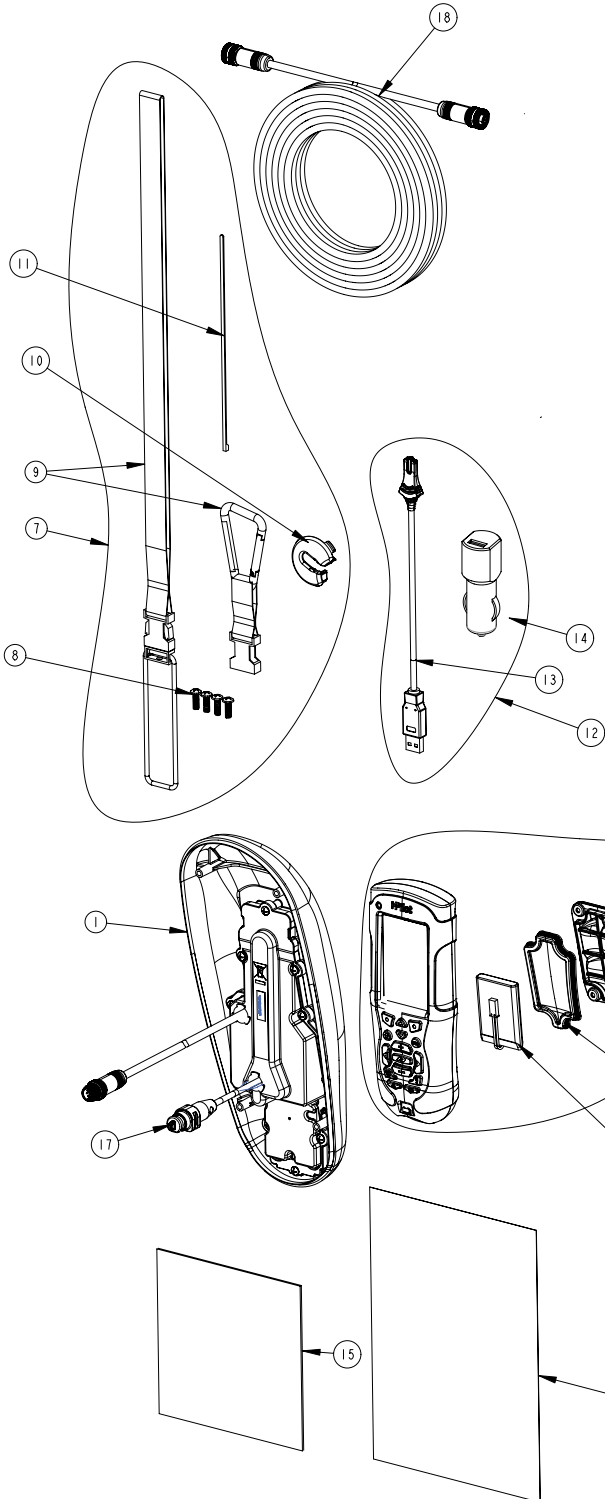

MINN KOTA®

IPILOT® LINK POUR TERROVA & RIPTIDE ST

iPilot LINK

ITEM	QTY	PART NUMBER	DESCRIPTION
1	1	2990280	HEAD ASSY, IP2 (TERROVA)
	1	2990281	HEAD ASSY, IP2 (RIPTIDE ST)
2	1	2994180	REMOTE ASSY, i-PILOT LINK
3	1	2370712	BATTERY, LIPO PACK
4	1	2374637	O-RING, BATTERY SEAL
5	1	2376421	DOOR, BATTERY
6	4	2383442	SCREW-3MM X .5 PPH MACHINE
7	1	2994907	BAG ASSY, i-PILOT LINK,TRRV
8	4	2372100	SCREW-#8-18 X 5/8 THD* (SS
9	1	2370817	LANYARD,RMT W/CARABINER
10	1	2224704	INSERT-PLUG, BLK, i-PILOT LINK
11	5	2376312	TIE WRAP,BLACK,UV RESIST,NYLON
12	1	2994909	BAG ASSY, i-PILOT LINK, POWER
13	1	2373241	CABLE, USB REMOTE CHARGER
14	1	2375900	ADAPTER, USB POWER PORT
15	1	2377156	MANUAL-CD, i-PILOT LINK
16	1	2377155	MANUAL QCK REF, i-PILOT LINK
17	1	2320203	CAP-DUST,CONNECTOR,FEMALE
18	1	490389-1	CABLE, ETH (M12-M-M12-F, 30')